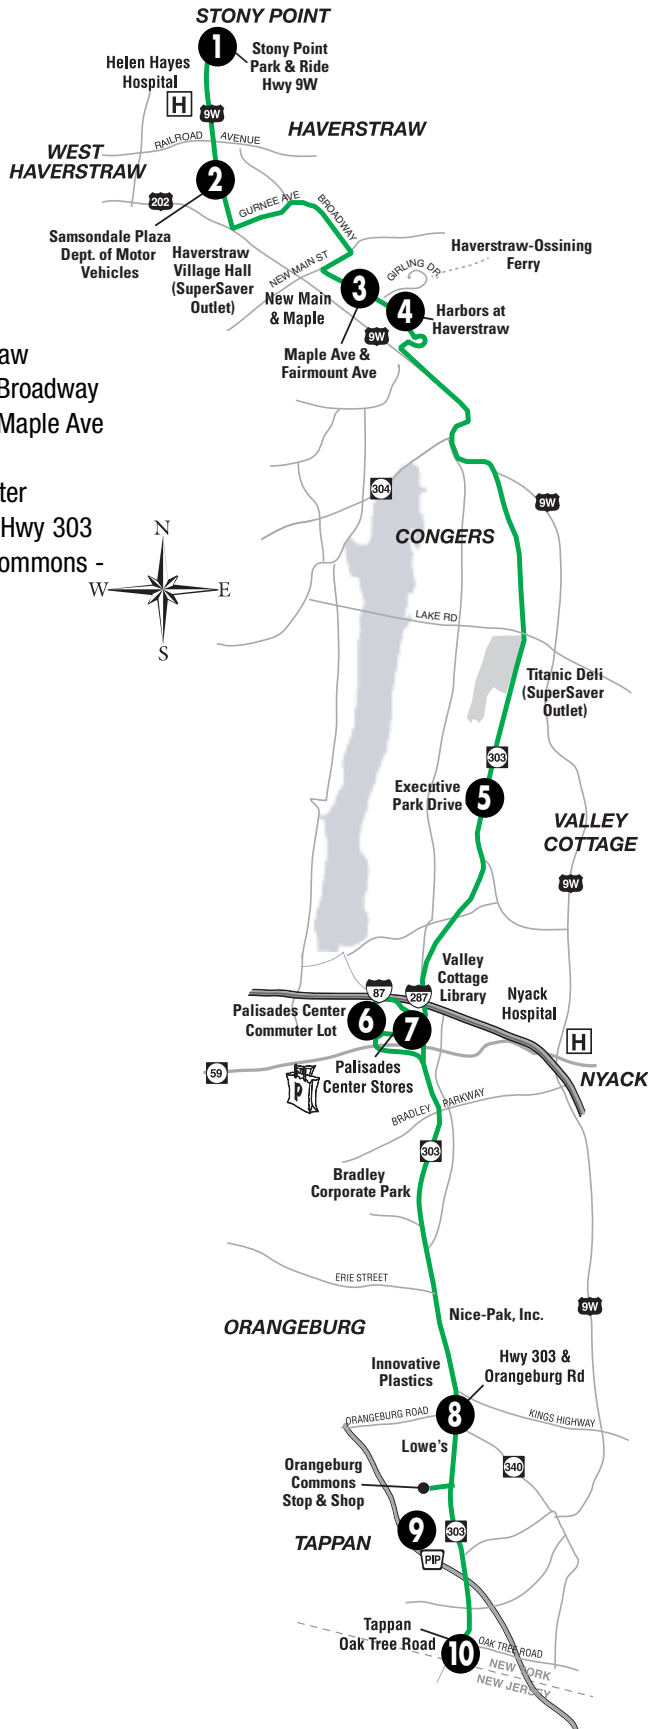

97

- Stony Point
- West Haverstraw
- Haverstraw - Broadway
- Haverstraw - Maple Ave
- Valley Cottage
- Palisades Center
- Orangeburg - Hwy 303
- Orangeburg Commons - Stop & Shop
- Tappan

MONDAY - FRIDAY

SOUTHBOUND

1 FIRST STOP	2	3	4	5	6	7	8	9	10 LAST STOP
Stony Point Park & Ride - Hwy 9W	West Haverstraw - Samsondale Plaza	Haverstraw - Maple & Fairmount Ave	Harbors at Haverstraw - Maple Ave	Valley Cottage - Executive Park	Palisades Center - Commuter Lot	Palisades Center - Stores	Orangeburg - Hwy 303 & Orangeburg Rd	Orangeburg Commons - Stop & Shop	Tappan - Oak Tree Road
5:30	5:36	5:44	5:45	5:55	6:02	6:06	6:14	6:18	6:23
6:10	6:16	6:24	6:25	6:35	6:42	6:46	6:54	6:58	7:03
6:50	6:56	7:04	7:05	7:15	7:22	7:26	7:34	7:38	7:43
7:30	7:36	7:44	7:45	7:55	8:02	8:06	8:14	8:18	8:23
8:10	8:16	8:24	8:25	8:35	8:42	8:46	8:54	8:58	9:03
---	---	---	---	3:13	---	3:18	3:27	3:31	3:36
---	---	---	---	3:43	---	3:48	3:57	4:01	4:06
---	---	---	---	4:13	---	4:18	4:27	4:31	4:36
4:35	4:41	4:49	4:50	5:00	---	5:08	5:16	5:20	5:27
5:15	5:21	5:29	5:30	5:40	---	5:48	5:56	5:59	6:05
6:00	6:05	6:12	6:13	6:23	---	6:29	6:35	6:39	6:43
6:40	6:45	6:52	6:53	7:01	---	---	---	---	---
7:10	7:15	7:22	7:23	7:33	---	---	---	---	---

NORTHBOUND

10 FIRST STOP	9	8	7	6	5	4	3	2	1 LAST STOP
Tappan - Oak Tree Road	Orangeburg Commons - Stop & Shop	Orangeburg - Hwy 303 & Orangeburg Rd	Palisades Center - Stores	Palisades Center - Commuter Lot	Valley Cottage - Executive Park	Harbors at Haverstraw - Maple Ave	Haverstraw - Maple & Fairmount Ave	West Haverstraw - Samsondale Plaza	Stony Point Park & Ride - Hwy 9W
---	---	---	---	---	5:00	5:10	5:11	5:19	5:25
---	---	---	---	---	5:30	5:40	5:41	5:49	5:55
---	---	---	---	---	6:20	6:30	6:31	6:39	6:45
6:25	6:30	6:34	6:43	---	6:49	6:50	7:02	7:10	7:16
7:05	7:10	7:14	7:23	---	7:29	7:41	7:42	7:50	7:56
8:30	8:35	8:39	8:48	---	8:54	---	---	---	---
9:06	9:11	9:15	9:24	---	9:30	---	---	---	---
3:40	3:45	3:49	3:58	4:01	4:07	4:16	4:17	4:25	4:31
4:20	4:25	4:29	4:38	4:41	4:47	4:56	4:57	5:05	5:11
5:00	5:05	5:09	5:18	5:21	5:27	5:36	5:37	5:45	5:51
5:40	5:45	5:49	5:58	6:01	6:07	6:16	6:17	6:25	6:31
6:20	6:25	6:29	6:38	6:41	6:47	6:56	6:57	7:05	7:11
6:50	6:55	6:59	7:08	7:11	7:17	7:26	7:27	7:35	7:41

All times outside of shaded area are AM.
All times in shaded areas are PM.