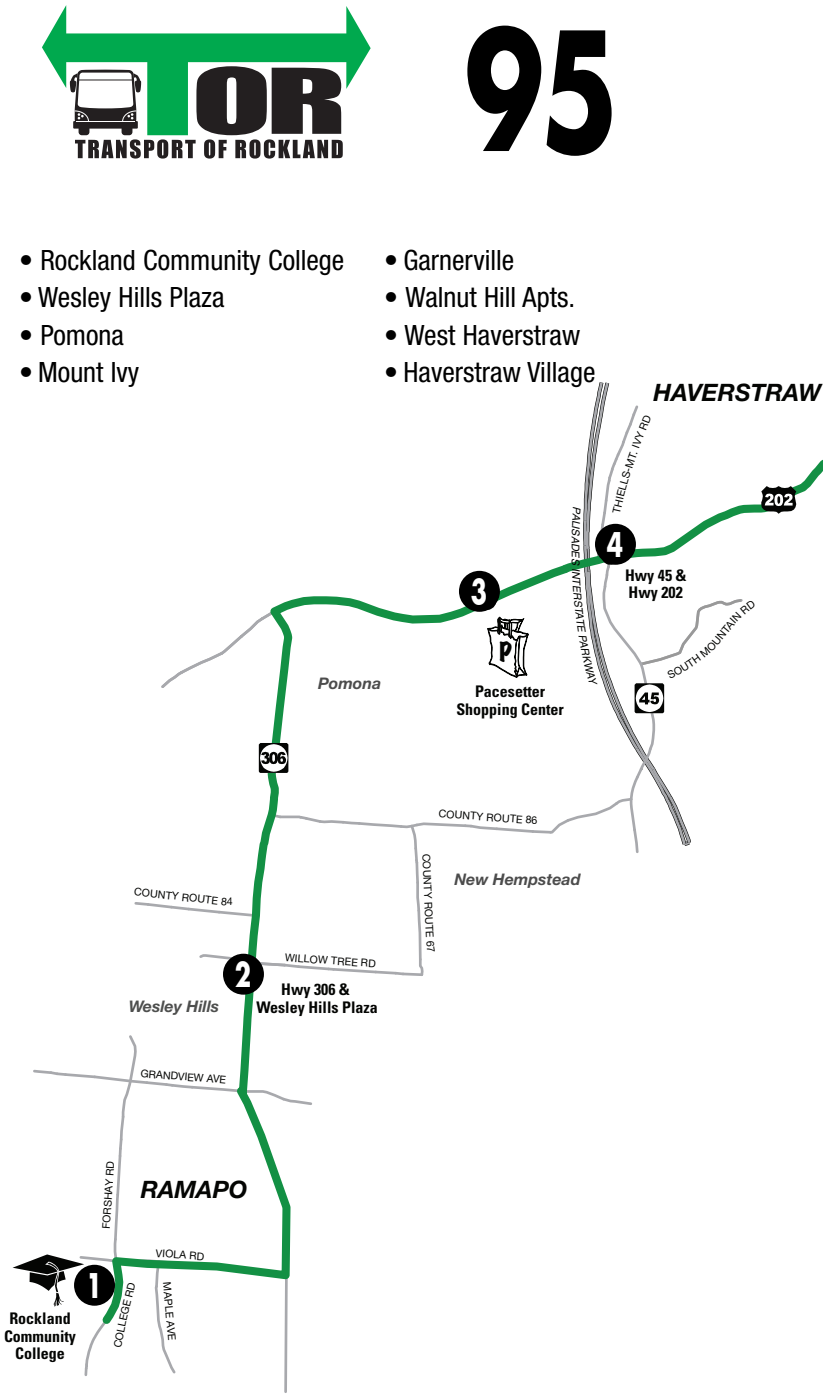

95

- Rockland Community College
- Wesley Hills Plaza
- Pomona
- Mount Ivy
- Garnerville
- Walnut Hill Apts.
- West Haverstraw
- Haverstraw Village

MONDAY THROUGH FRIDAY															
EASTBOUND								WESTBOUND							
1	2	3	4	5	6	7	8	8	7	6	5	4	3	2	1
FIRST STOP							LAST STOP	FIRST STOP							LAST STOP
Rockland Community College	Hwy 306-Wesley Hills Plaza	Pomona, Pacesetter Shopping Center	Mount Ivy, Hwy 45 & Hwy 202	Garnerville, Railroad Ave & Central Hwy	West Haverstraw, Samsondale Plaza	Walnut Hill Apts	Haverstraw, New Main & Maple Ave	Haverstraw, New Main & Maple Ave	Walnut Hill Apts	West Haverstraw, Samsondale Plaza	Garnerville, Railroad Ave & Central Hwy	Mount Ivy, Hwy 45 & Hwy 202	Pomona, Pacesetter Shopping Center	Hwy 306-Wesley Hills Plaza	Rockland Community College
8:20	8:26	8:31	8:33	8:40	8:46	8:49	8:55	7:10	7:16	7:19	7:25	7:32	7:34	7:39	7:45
9:20	9:26	9:31	9:33	9:40	9:46	9:49	9:55	8:10	8:16	8:19	8:25	8:32	8:34	8:39	8:45
10:20	10:26	10:31	10:33	10:40	10:46	10:49	10:55	9:10	9:16	9:19	9:25	9:32	9:34	9:39	9:45
11:20	11:26	11:31	11:33	11:40	11:46	11:49	11:55	10:10	10:16	10:19	10:25	10:32	10:34	10:39	10:45
12:20	12:26	12:31	12:33	12:40	12:46	12:49	12:55	11:10	11:16	11:19	11:25	11:32	11:34	11:39	11:45
1:20	1:26	1:31	1:33	1:40	1:46	1:49	1:55	12:10	12:16	12:19	12:25	12:32	12:34	12:39	12:45
2:20	2:26	2:31	2:33	2:40	2:46	2:49	2:55	1:10	1:16	1:19	1:25	1:32	1:34	1:39	1:45
3:20	3:26	3:31	3:33	3:40	3:46	3:49	3:55	2:10	2:16	2:19	2:25	2:32	2:34	2:39	2:45
4:20	4:26	4:31	4:33	4:40	4:46	4:49	4:55	3:10	3:16	3:19	3:25	3:32	3:34	3:39	3:45
6:20	6:26	6:31	6:33	6:40	6:46	6:49	6:55	5:10	5:16	5:19	5:25	5:32	5:34	5:39	5:45

All times outside of shaded area are AM. All times in shaded areas are PM.