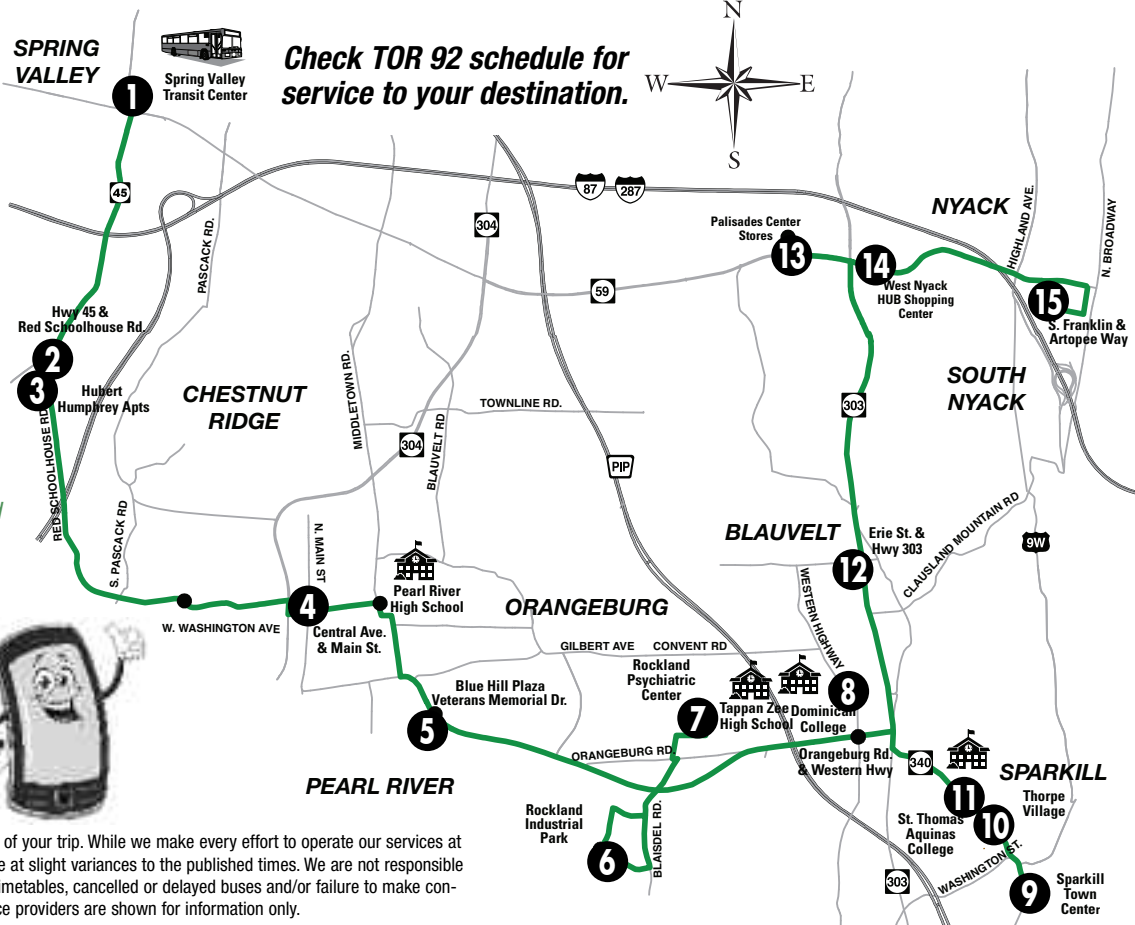

# we'll take you there **TOR** 92

TRANSPORT OF ROCKLAND

### AVAILABLE TRANSFERS:

- Transfer to TOR #59, #91, TZx at Nyack (Artopee Way)
- Transfer to TOR #59, #91, #97, TZx at Palisades Center
- Transfer to TOR #97 at Orangeburg Rd. and Hwy 303
- Transfer to TOR #59, #91, #94, TZx at Spring Valley Transit Center
- Transfer to TOR #93 at Middletown Rd and E. Central Ave

Check TOR 92 schedule for service to your destination.